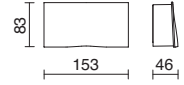

GLASS TRANS

IP 66 110°

483A-L0112B-01 ☐
483A-L0112B-03 ☐

LED COB 12W 1800lm 3000K