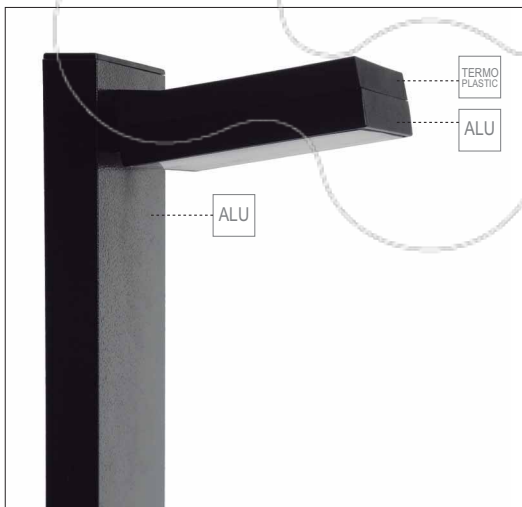

VIENA SQUARE

569E-L0105B-02 ■

569E-L0105B-90 ■

LED SMD AC 4,3W 430lm 3000K

VERSO

343A-L0108B-04 ■

LED SMD AC 9W 1160lm 3000K

NOVA