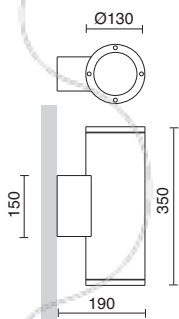

-04 ■ Antracita / Anthracite / Anthracite / Antracite