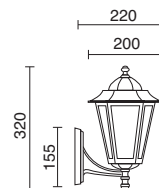

GLASS TRANS 096H-G05X1A-01 ☐

096H-G05X1A-02 ☒

E27 Led/Hal/Fluo 42W max.

GLASS MAT 096G-G05X1A-02 ☒