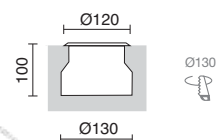

110V
240V
AC

093A-G31X1A-30 ☐

GX53 LED T2 3W / 4W / 6W