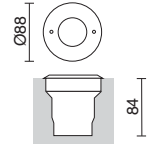

570B-L0105B-30

LED COB AC 4,3W 400lm 3000K