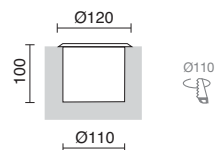

ELIO

220V
240V
AC

093A-L0105B-30 ☐ ☐

LED SMD AC 4,5W 420lm 3000K

110V
240V
AC

093A-G31X1A-30 ☐

GX53 LED T2 3W / 4W / 6W

Lámparas recomendadas / Recommended lamps
Lâmpes recomendâdes / Lâmpadas recomendadas

LED T2

Pag. 773

-30 ☐ Inox / Stainless steel / Inox / Inox