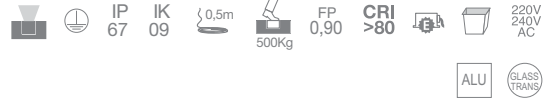

WALK N

920M-L3122B-30 ☐
LED SMD 22W 2660lm 3000K

920M-L3322B-30 ☐
LED SMD 22W 2800lm 4000K

920N-L3122B-30 ☐
LED SMD 22W 2660lm 3000K

920N-L3322B-30 ☐
LED SMD 22W 2800lm 4000K

920O-L3147B-30 ☐
LED SMD 47W 5320lm 3000K

920O-L3347B-30 ☐
LED SMD 47W 5600lm 4000K

920P-L3147B-30 ☐
LED SMD 47W 5320lm 3000K

920P-L3347B-30 ☐
LED SMD 47W 5600lm 4000K