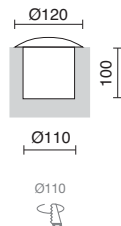

302B-L0105B-04 ■
LED SMD AC 4,5W 420lm 3000K