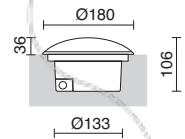

303C-L0206A-04 ■

LED SMD 6W 750lm 4000K