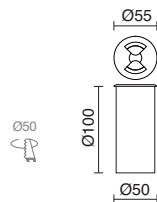

654F-L0204F-03 ■
LED SMD 4W 370lm 4000K

Alimentadores / Power supplies / Alimentateurs / Alimentadores

	B02A-X3317H-01
	IN 110-240 V AC / I OUT 350 mA max. 12W IP20
	0>12 units.(654A - 654C - 654E)
	0>3 units.(654B - 654D - 654F)

+ Info pag. 780-781

-03 ■ Gris / Grey / Gris / Cinzento