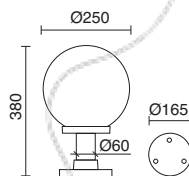

145H-G05X1A-02 ■

E27 Led/Hal/Fluo 70W max.

145I-G05X1A-02 ■

E27 Led/Hal/Fluo 70W max.