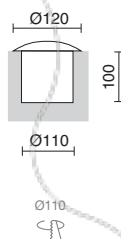

302C-L0105B-04 ■
LED SMD 4,5W 420lm 3000K