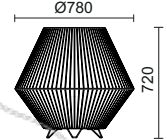

NELL

N

By NOVOLUX
Technical Studio

220V
240V
AC

857C-L3106B-58 ■

LED COB AC 6W 498lm 3000K

110V
240V
AC

857B-G05X1A-58 ■

E27 LED 15W max.

110V
240V
AC

857A-G05X1A-58 ■

E27 LED 15W max.

Lámparas recomendadas / Recommended lamps
Lampes recommandées / Lâmpadas recomendadas

LED FILAMENT

Pag. 774

-58 ■ Grafito / Graphite / Graphite / Grafite