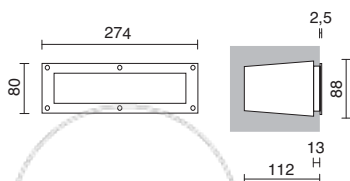

SILBO

284A-L0110B-30 

LED SMD 10W 1180lm 3000K

270x88

-30  Inox / Stainless steel / Inox / Inox

ARGIN

018A-L0107B-30 

LED COB 6,2W 820lm 3000K