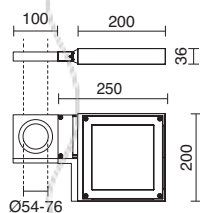

72°

928F-L3126B-04 ■

LED COB 26W 2830lm 3000K

928F-L3326B-04 ■

LED COB 26W 3340lm 4000K

-04 ■ Antracita / Anthracite / Anthracite / Antracite