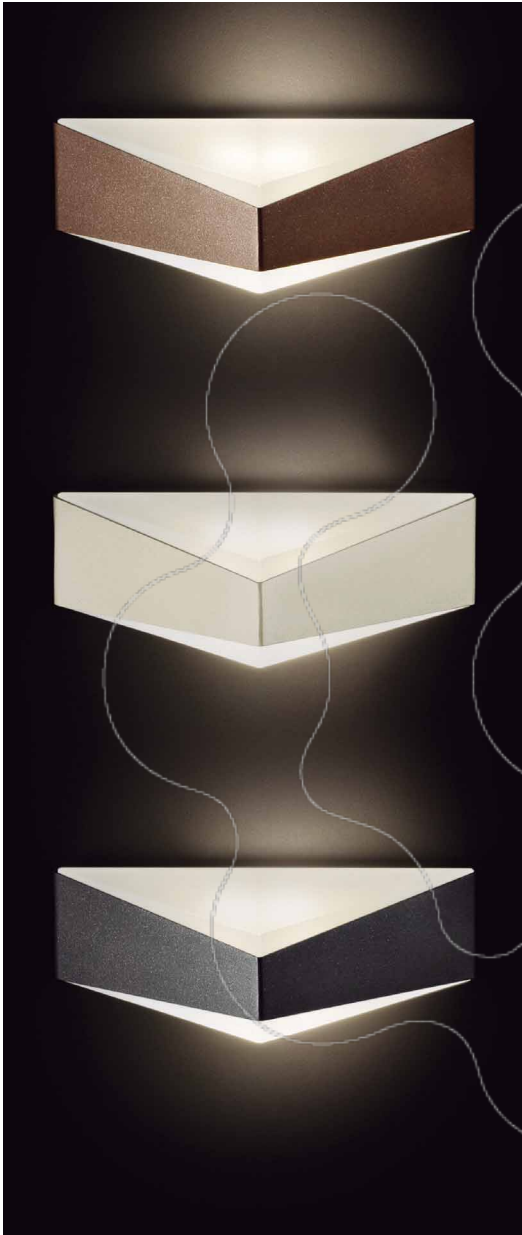

SUPERFICIE
SURFACE
SAILLIE
SALIENTE

GEOMETRIC

IP 65

220V
240V
AC

ACER

GLASS
MAT

659A-G05X1A-90 ■

E27 LED 10W max. 680lm 3000K

Lámpara incluida
Lamp included
Lampe incluse
Lâmpada incluída

659A-G05X1A-11 □

E27 LED 10W max. 680lm 3000K

Lámpara incluida
Lamp included
Lampe incluse
Lâmpada incluída

659A-G05X1A-04 ■

E27 LED 10W max. 680lm 3000K