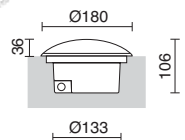

-04 ■ Antracita / Anthracite / Anthracite / Antracite