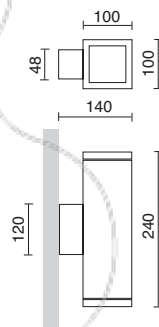

-04 ■ Antracita / Anthracite / Anthracite /Antracite