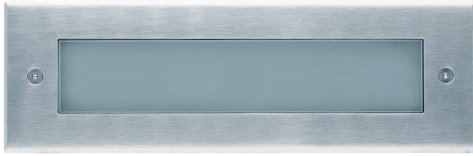

SILBO

284A-L0110B-30 

LED SMD 10W 1180lm 3000K

270x88

-30  Inox / Stainless steel / Inox / Inox

ARGIN

018A-L0107B-30 

LED COB 6,2W 820lm 3000K