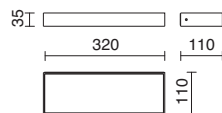

CODET

651A-L0215B-03 ■
LED SMD 15W 2100lm 4000K

651B-L0115B-03 ■
LED SMD 15W 2000lm 3000K

651B-L0215B-03 ■
LED SMD 15W 2100lm 4000K

-03 ■ Gris / Grey / Gris / Cinzento