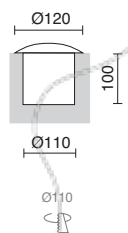

SURI

302A-L0105B-04 ■
LED SMD AC 4,5W 420lm 3000K

302B-L0105B-04 ■
LED SMD AC 4,5W 420lm 3000K

302C-L0105B-04 ■
LED SMD 4,5W 420lm 3000K

Lámpara incluida
Lamp included
Lampe incluse
Lâmpada incluída

-04 ■ Antracita / Anthracite / Anthracite / Antracite