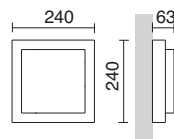

565B-L0114B-04 ◼

LED SMD AC 12,9W 1500lm 3000K