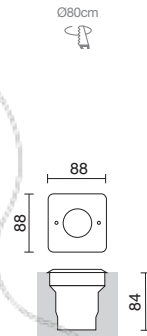

ICAZA

570A-L0105B-30

LED COB AC 4,3W 400lm 3000K

570B-L0105B-30

LED COB AC 4,3W 400lm 3000K

CLIC

058A-L0105B-30

LED SMD AC 4,5W 420lm 3000K

-30 Inox / Stainless steel / Inox / Inox