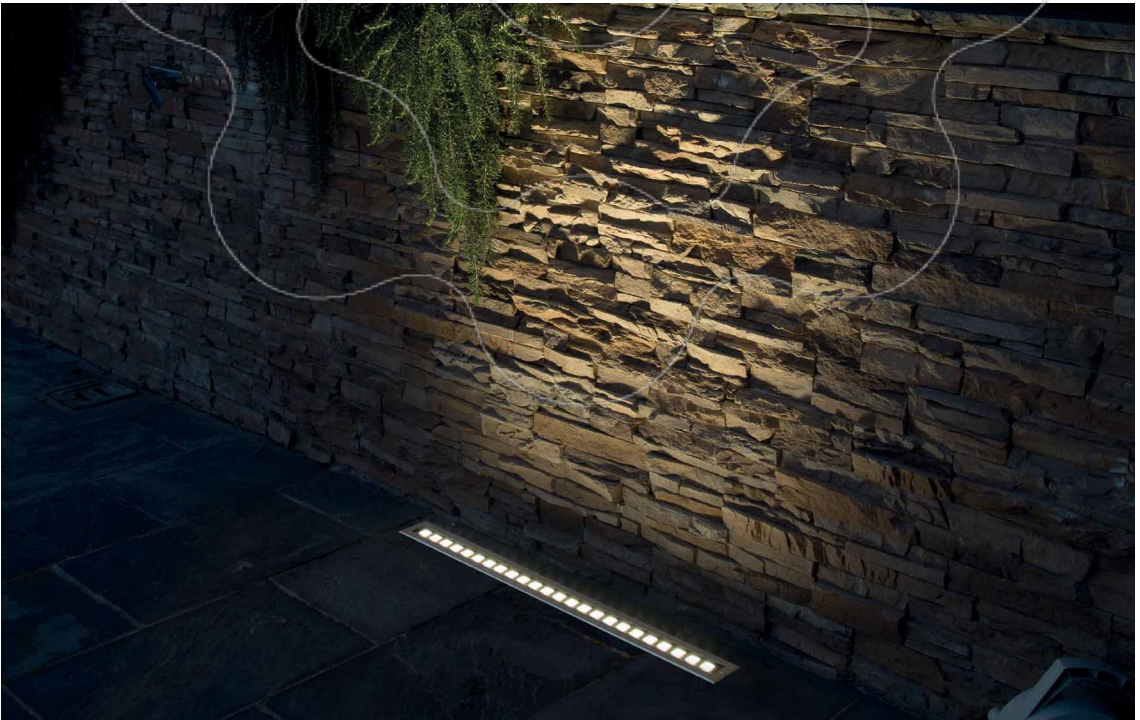

920O-L3147B-30
LED SMD 47W 5320lm 3000K

920O-L3347B-30
LED SMD 47W 5600lm 4000K

920P-L3147B-30
LED SMD 47W 5320lm 3000K

920P-L3347B-30
LED SMD 47W 5600lm 4000K

610x100

1170x100

Pag. 666

WALK **N**