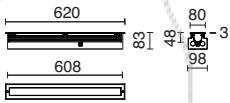

WALK N

920M-L3122B-30 ☐
LED SMD 22W 2660lm 3000K

920M-L3322B-30 ☐
LED SMD 22W 2800lm 4000K

920N-L3122B-30 ☐
LED SMD 22W 2660lm 3000K

920N-L3322B-30 ☐
LED SMD 22W 2800lm 4000K

920O-L3147B-30 ☐
LED SMD 47W 5320lm 3000K

920O-L3347B-30 ☐
LED SMD 47W 5600lm 4000K

920P-L3147B-30 ☐
LED SMD 47W 5320lm 3000K

920P-L3347B-30 ☐
LED SMD 47W 5600lm 4000K

610x100

1170x100

Pag. 666