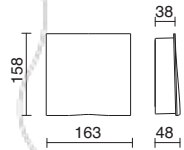

GLASS TRANS

IP 66 100° x2

483C-L01C1B-01 ☐
483C-L01C1B-03 ☐

LED COB 52W 2x 3400lm 3000K