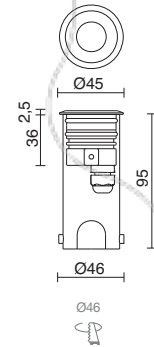

VIBO

110° 350mA DC

477A-L0101H-30 □

LED COB 1W 117lm 3000K

477A-L0201H-30 □

LED COB 1W 126lm 4000K

Alimentadores / Power supplies / Alimentateurs / Alimentadores

B02A-X3317H-01
IN 110-240 V AC / I OUT 350 mA max. 12W IP20 (0>12 units.)

+ Info pag. 780-781

30° 700mA DC

477B-L0102J-30 □

LED COB 2W 210lm 3000K

477B-L0202J-30 □

LED COB 2W 210lm 4000K

Alimentadores / Power supplies / Alimentateurs / Alimentadores

B02A-X3317J-01
IN 110-240 V AC / I OUT 700 mA max. 12W IP20 (0>6 units.)

+ Info pag. 780-781

30° 1050mA DC

477C-L0103M-30 □

LED COB 3W 290lm 3000K

477C-L0203M-30 □

LED COB 3W 290lm 4000K

Alimentadores / Power supplies / Alimentateurs / Alimentadores

B02N-X3320M-01
IN 220-240 V AC / I OUT 1050 mA max. 20W IP20 (1>5 units.)

+ Info pag. 780-781

Pag. 826

-30 □ Inox / Stainless steel / Inox / Inox