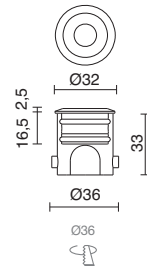

VIBO

110° 350mA DC

477A-L0101H-30 □

LED COB 1W 117lm 3000K

477A-L0201H-30 □

LED COB 1W 126lm 4000K

Alimentadores / Power supplies / Alimentateurs / Alimentadores

B02A-X3317H-01
IN 110-240 V AC / I OUT 350 mA max. 12W IP20 (0>12 units.)

+ Info pag. 780-781

30° 700mA DC

477B-L0102J-30 □

LED COB 2W 210lm 3000K

477B-L0202J-30 □

LED COB 2W 210lm 4000K

Alimentadores / Power supplies / Alimentateurs / Alimentadores

B02A-X3317J-01
IN 110-240 V AC / I OUT 700 mA max. 12W IP20 (0>6 units.)

+ Info pag. 780-781

30° 1050mA DC

477C-L0103M-30 □

LED COB 3W 290lm 3000K

477C-L0203M-30 □

LED COB 3W 290lm 4000K

Alimentadores / Power supplies / Alimentateurs / Alimentadores

B02N-X3320M-01
IN 220-240 V AC / I OUT 1050 mA max. 20W IP20 (1>5 units.)

+ Info pag. 780-781

Pag. 826

-30 □ Inox / Stainless steel / Inox / Inox