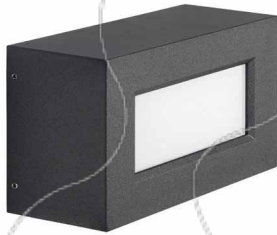

 IP 65 IK 05 220V 240V AC

 ALU GLASS OPAL

562A-L0109B-04 ■

LED SMD AC 9W 1160lm 3000K

562A-L0209B-03 ■

LED SMD AC 9W 1240lm 4000K

562B-L0213B-04 ■

LED SMD AC 13W 1790lm 4000K