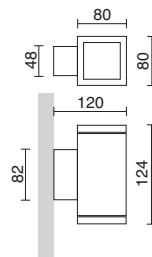

398A-G21X1A-04 ■
398A-G21X1A-90 ■

GU10 LED 3,5W / 4,5W
GU10 HAL 50W max.