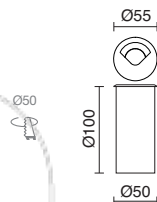

+ Info pag. 780-781

-43 ■ Inox cepillado / Brushed stainless steel / Inox brossé / Inox cepillado

PUSSA

654B-L0104F-03 ■
LED SMD 4W 320lm 3000K

654B-L0204F-03 ■
LED SMD 4W 370lm 4000K

654D-L0104F-03 ■
LED SMD 4W 320lm 3000K