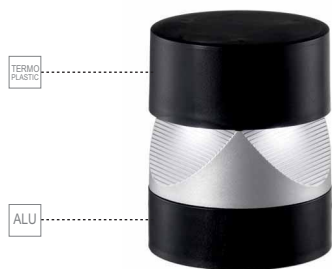

SAUS

TERMO PLASTIC

ALU

274A-L0103B-02 ■
LED SMD 3W 300lm 3000K