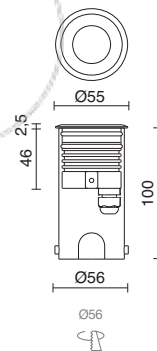

VIBO

110° 350mA DC

477A-L0101H-30 □

LED COB 1W 117lm 3000K

477A-L0201H-30 □

LED COB 1W 126lm 4000K

Alimentadores / Power supplies / Alimentateurs / Alimentadores

B02A-X3317H-01
IN 110-240 V AC / I OUT 350 mA max. 12W IP20 (0>12 units.)

+ Info pag. 780-781

30° 700mA DC

477B-L0102J-30 □

LED COB 2W 210lm 3000K

477B-L0202J-30 □

LED COB 2W 210lm 4000K

Alimentadores / Power supplies / Alimentateurs / Alimentadores

B02A-X3317J-01
IN 110-240 V AC / I OUT 700 mA max. 12W IP20 (0>6 units.)

+ Info pag. 780-781

30° 1050mA DC

477C-L0103M-30 □

LED COB 3W 290lm 3000K

477C-L0203M-30 □

LED COB 3W 290lm 4000K

Alimentadores / Power supplies / Alimentateurs / Alimentadores

B02N-X3320M-01
IN 220-240 V AC / I OUT 1050 mA max. 20W IP20 (1>5 units.)

+ Info pag. 780-781

Pag. 826

-30 □ Inox / Stainless steel / Inox / Inox