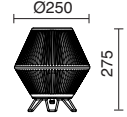

110V
240V
AC

857B-G05X1A-58 ■

E27 LED 15W max.