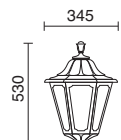

144D-G31X1A-02 ■
GX53 LED T2 3x 7W
GX53 LED T2 3x 10W

144F-G05X1A-02 ■
E27 Led/Hal/Fluo 3x 70W max.