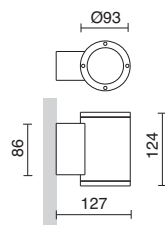

399A-G21X1A-04 ■

399A-G21X1A-90 ■

GU10 LED 3,5W / 4,5W

GU10 HAL 50W max.

399B-G21X1A-04 ■

399B-G21X1A-90 ■

GU10 LED 2x 3,5W / 4,5W

GU10 HAL 2x 50W max.