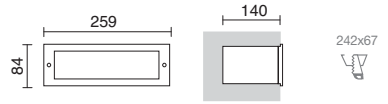

SILBO

284A-L0110B-30 

LED SMD 10W 1180lm 3000K

270x88

-30  Inox / Stainless steel / Inox / Inox

ARGIN

018A-L0107B-30 

LED COB 6,2W 820lm 3000K