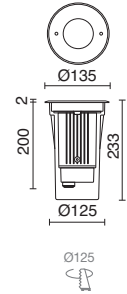

481A-L0112B-30 ☐

LED COB 12W 1800lm 3000K

481A-L0212B-30 ☐

LED COB 12W 1850lm 4000K