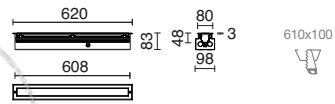

920O-L1480F-30
LED SMD 80W 5540lm RGBW