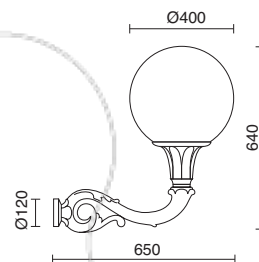

INDURA GLOBO

IP 65 110V 240V AC

SEA SIDE SUITABLE

RESIN

PMMA OPAL

151A-G05X1A-02 ■

057B-G05X1A-02 ■

145H-G05X1A-02 ■