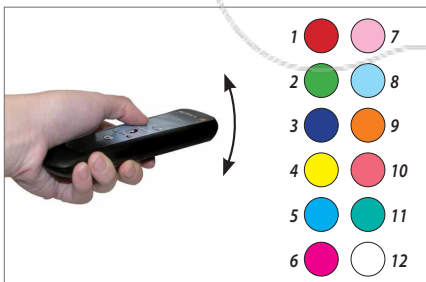

386B-L0427D-00

LED SMD RGB 2x 27W - 37VA

- Selección de colores mediante movimientos verticales.
- Colour change through vertical movement.
- Sélection des couleurs à l'aide de déplacements verticaux.
- Seleccção de cores mediante movimentos verticais.

- Selección de secuencias mediante movimientos horizontales.
- Sequence change through horizontal movement.
- Sélection des séquences à l'aide de déplacements horizontaux.
- Seleccção de sequências mediante movimentos horizontais.