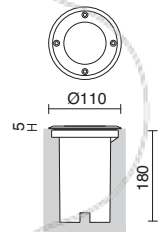

Lámparas recomendadas / Recommended lamps
Lampes recommandées / Lâmpadas recomendadas

LED PRO

Pag. 775

-30 Inox / Stainless steel / Inox / Inox

-34 Latón / Brass / Laiton / Latão