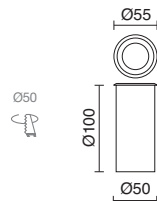

+ Info pag. 780-781

-43 ■ Inox cepillado / Brushed stainless steel / Inox brossé / Inox cepillado

PUSSA

654B-L0104F-03 ■
LED SMD 4W 320lm 3000K

654B-L0204F-03 ■
LED SMD 4W 370lm 4000K

654D-L0104F-03 ■
LED SMD 4W 320lm 3000K