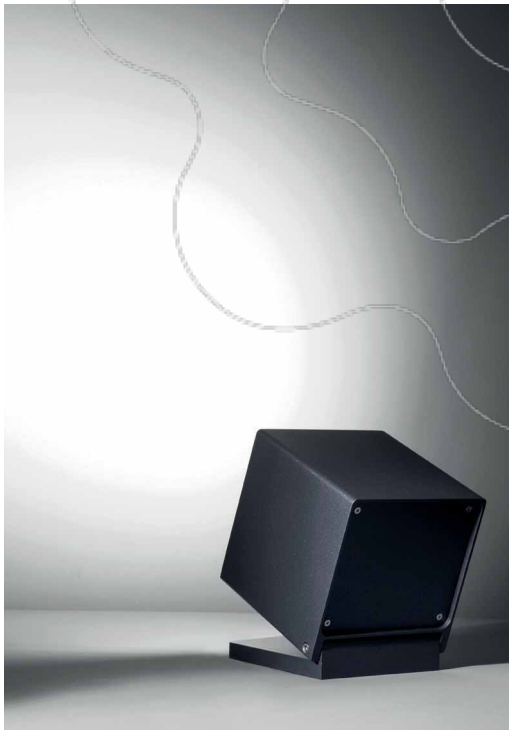

922C-L3114B-04 ■

LED COB 14W 1670lm 3000K

922C-L3314B-04 ■

LED COB 14W 1760lm 4000K

922D-L3114B-04 ■

LED COB 14W 1670lm 3000K

922D-L3314B-04 ■

LED COB 14W 1760lm 4000K

Piqueta / Spike / Piquet / Piquet