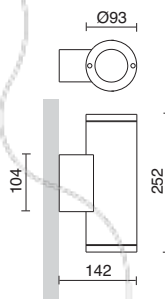

GU10 LED 3,5W / 4,5W

GU10 HAL 50W max.

399B-G21X1A-04 ■

399B-G21X1A-90 ■

GU10 LED 2x 3,5W / 4,5W

GU10 HAL 2x 50W max.

Lámparas recomendadas / Recommended lamps
Lampes recommandées / Lâmpadas recomendadas

LED PRO