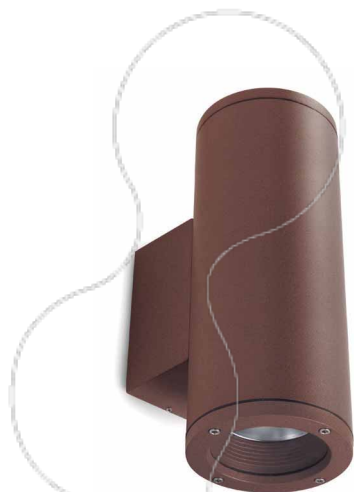

GU10 LED 3,5W / 4,5W

GU10 HAL 50W max.

399B-G21X1A-04 ■

399B-G21X1A-90 ■

GU10 LED 2x 3,5W / 4,5W

GU10 HAL 2x 50W max.

Lámparas recomendadas / Recommended lamps
Lampes recommandées / Lâmpadas recomendadas

LED PRO