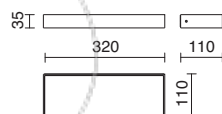

651B-L0115B-03 ■
LED SMD 15W 2000lm 3000K

651B-L0215B-03 ■
LED SMD 15W 2100lm 4000K