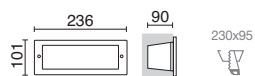

238A-G04X1A-30 ☐

E14 Led/Hal/Fluo 400 lm 2700 K 42W max.

Lámparas recomendadas / Recommended lamps
Lampes recommandées / Lâmpadas recomendadas

LED FILAMENT

Pag. 774