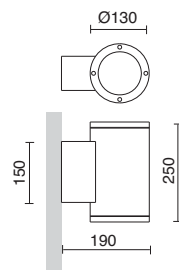

399C-L0118B-04 ■

LED SMD AC 17,6W 1665lm 3000K

399D-G05X1A-04 ■

E27 HAL 2x 75W max.