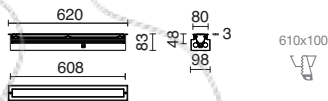

920G-L3312B-30

LED SMD 12W 1840lm 4000K

920H-L3124B-30

LED SMD 24W 3480lm 3000K

920H-L3324B-30

LED SMD 24W 3680lm 4000K

610x100

1170x100