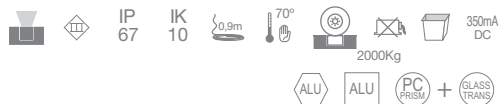

+ Info pag. 780-781

-43 ■ Inox cepillado / Brushed stainless steel / Inox brossé / Inox cepillado

PUSSA

654B-L0104F-03 ■
LED SMD 4W 320lm 3000K

654B-L0204F-03 ■
LED SMD 4W 370lm 4000K

654D-L0104F-03 ■
LED SMD 4W 320lm 3000K