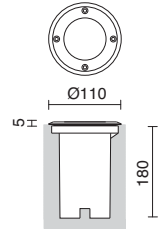

410A-G21X1A-34

GU10 Led/Hal 35W max.