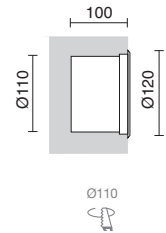

LED COB AC 4,3W 400lm 3000K

CLIC

058A-L0105B-30 

LED SMD AC 4,5W 420lm 3000K

-30  Inox / Stainless steel / Inox / Inox

ESTAMBUL

410A-G21X1A-30

GU10 Led/Hal 35W max.