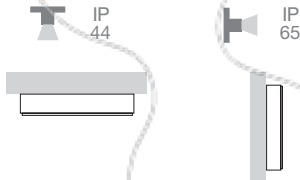

T IP 44

▶ IP 65

-01 □ Blanco / White / Blanc / Branco

VIENA SQUARE

569C-L0105B-01
 569C-L0105B-02
 569C-L0105B-90
 LED SMD AC 4,3W 430lm 3000K

569B-L0112B-01
 LED COB 12W 1700lm 3000K

569A-L0130B-01
 LED COB 30W 3600lm 3000K