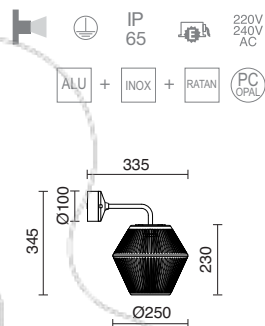

857D-G05X1A-58 ■
E27 LED 15W max.