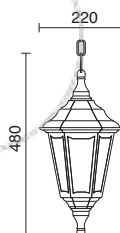

060H-G05X1A-01 ☐

060H-G05X1A-02 ☒

E27 Led/Hal/Fluo 42W max.