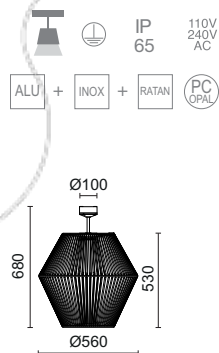

-58 ■ Grafito / Graphite / Graphite / Grafite