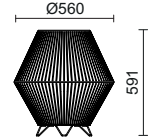

110V
240V
AC

857A-G05X1A-58 ■

E27 LED 15W max.