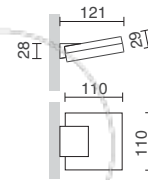

- 569D-L0105B-01 ☐
- 569D-L0105B-02 ☒
- 569D-L0105B-90 ☐

LED SMD AC 4,3W 430lm 3000K