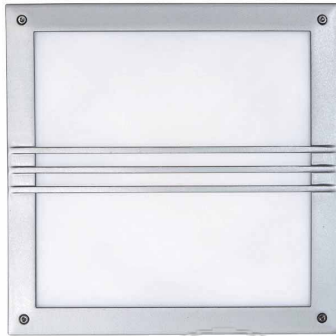

LUCAS

▶ T ⊕ IP 65 IK 06

ALU PC OPAL

563A-L0220B-03 ■
563A-L0220B-04 ■

LED SMD AC 19,5W 2510lm 4000K